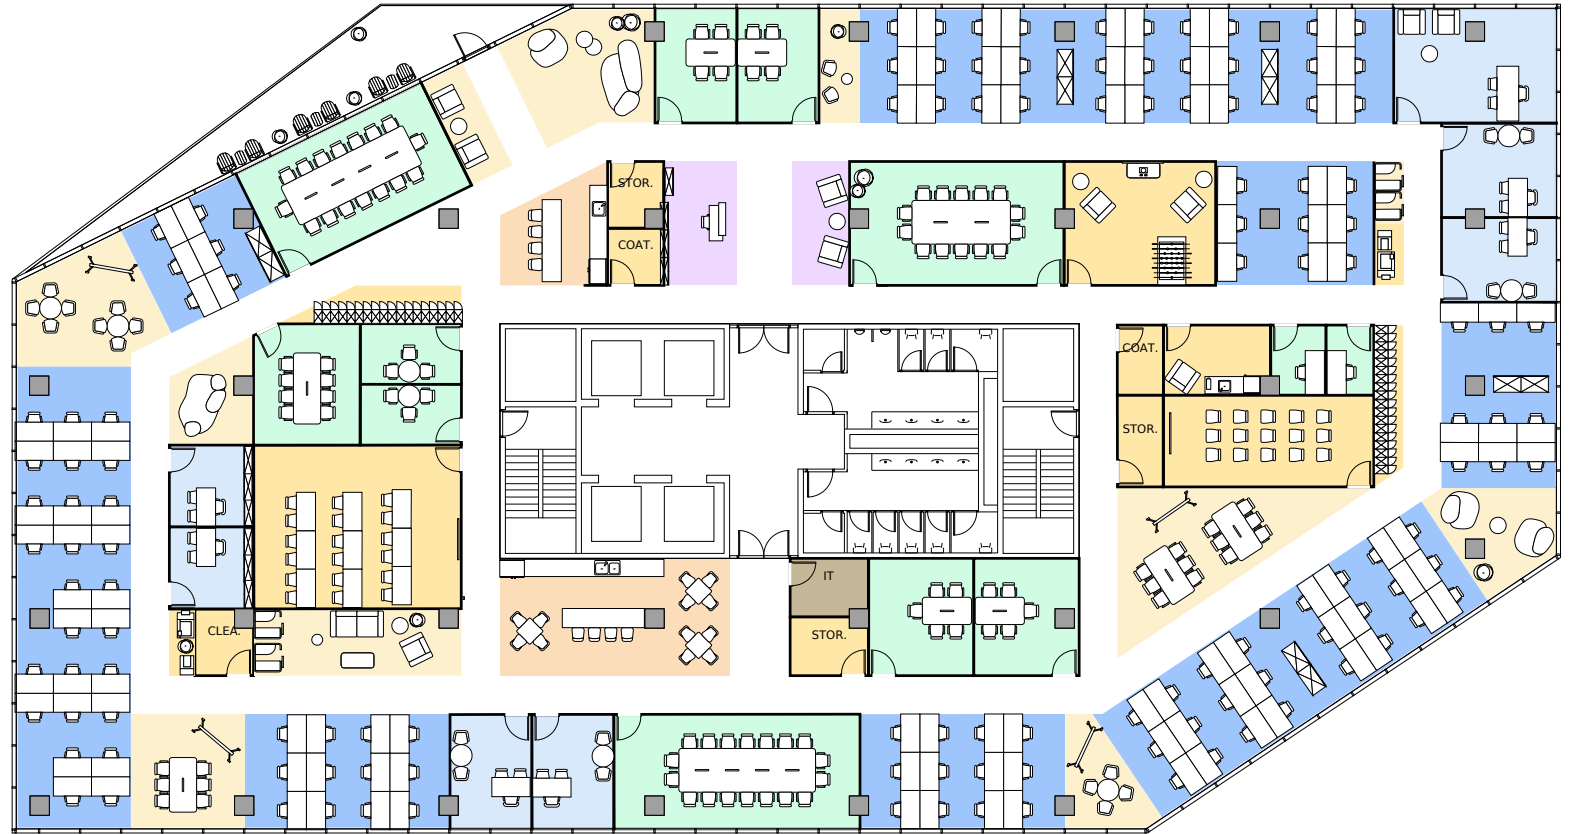

Privacy 5%

Efficiency 79%

↓ Average

- Executive
- Conf Room
- Amenities
- Office
- Reception
- Comfort Zone
- Open Space
- Pantry
- IT Room

15,360
USF

148
Seats

138
Open Space

5
Offices

11
Conf Room

103.78
Density sqf/person

Daylight 92%

Privacy 6%

Efficiency 81%

↓ Average

- Executive
- Conf Room
- Amenities
- Office
- Reception
- Comfort Zone
- Open Space
- Pantry
- IT Room

15,360
USF

138
Seats

128
Open Space

7
Offices

12
Conf Room

111.30
Density sqf/person

Daylight 92%

Privacy 5%

Efficiency 79%

↓ Average

- Executive
- Conf Room
- Amenities
- Office
- Reception
- Comfort Zone
- Open Space
- Pantry
- IT Room

	● Alternative A	● Alternative B	● Alternative C
Seats	149	148	138
Open Space	141	138	128
Offices	7	5	7
Conf Room	12	11	12
Density sqf/person	103.09	103.78	111.30
Daylight	85%	92%	92%
Privacy	5%	6%	5%