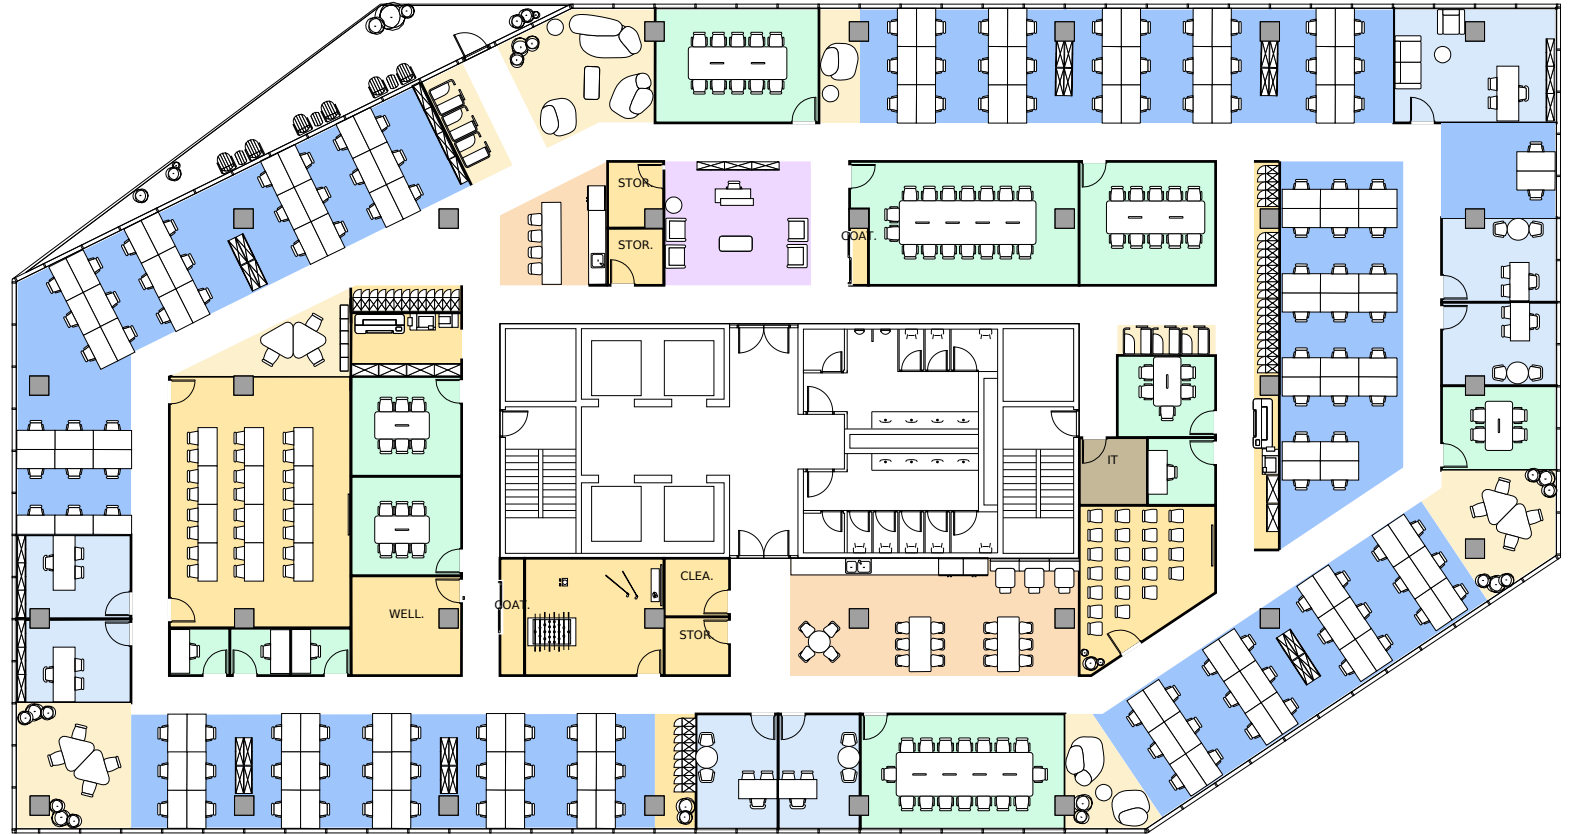

<https://qbiq.ai/v-eu-prod/cd0c36>

15,360
USF

149
Seats

141
Open Space

7
Offices

12
Conf Room

103.09
Density sqf/person

Daylight 85%

Privacy 5%

Efficiency 79%

↓ Average

- Executive
- Conf Room
- Amenities
- Office
- Reception
- Comfort Zone
- Open Space
- Pantry
- IT Room

15,360
USF

148
Seats

138
Open Space

5
Offices

11
Conf Room

103.78
Density sqf/person

Daylight 92%

Privacy 6%

Efficiency 81%

↓ Average

- Executive
- Conf Room
- Amenities
- Office
- Reception
- Comfort Zone
- Open Space
- Pantry
- IT Room

15,360
USF

138
Seats

128
Open Space

7
Offices

12
Conf Room

111.30
Density sqf/person

Daylight 92%

Privacy 5%

Efficiency 79%